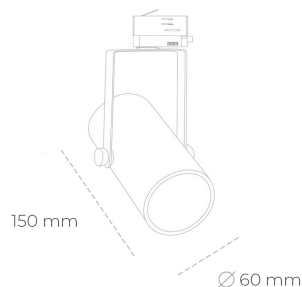

SPOTLIGHT LIDER B MINI 830 23W 60° WHITE | ON/OFF

Article number: N007-K0003-RF830-H5-M60-ZE53_600-S1-###

LED	COB
Light colour	3000 [K]
CRI	80
Led chip flux	3266 [lm]
Luminous flux	2939 [lm]
System power	23 [W]
Luminaire Efficiency	128 [lm/W]
Beam angle	60°
Controller	ON/OFF
MacAdam	3 SDCM

Spotlight LED

Compact track mounted LED spotlight. Aluminium housing. Ceiling base installation possible. Available in white, black and grey. Any RAL palette colour available on enquiry. Reflector beams available: 15°, 23°, 38°, 45° and 60°. Maximum power is 27W.

LUMINAIRE

Weight	0,85 [kg]
Protection rating IP , IK , class	IP 20, IK 1,
Luminaire colour	WHITE
Cover	Plastic
Operating voltage	220-240V 50-60Hz

Note: All data are typical values. Tolerance of measurements +/-10% System features may change with product improvements due to technical advances.