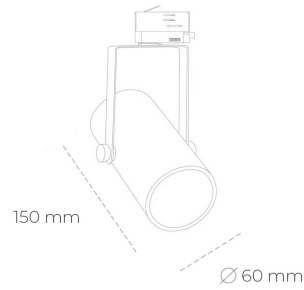

## SPOTLIGHT LIDER B MINI 830 25W 45° WHITE | ON/OFF

Article number: N007-K0003-RF830-H5-M45-ZE53\_650-S1-###

LED	COB
Light colour	3000 [K]
CRI	80
Led chip flux	3538 [lm]
Luminous flux	3184 [lm]
System power	25 [W]
Luminaire Efficiency	127 [lm/W]
Beam angle	45°
Controller	ON/OFF
MacAdam	3 SDCM

### Spotlight LED

Compact track mounted LED spotlight. Aluminium housing. Ceiling base installation possible. Available in white, black and grey. Any RAL palette colour available on enquiry. Reflector beams available: 15°, 23°, 38°, 45° and 60°. Maximum power is 27W.

### LUMINAIRE

Weight	0,85 [kg]
Protection rating IP , IK , class	IP 20, IK 1,
Luminaire colour	WHITE
Cover	Plastic
Operating voltage	220-240V 50-60Hz

Note: All data are typical values. Tolerance of measurements +/-10% System features may change with product improvements due to technical advances.