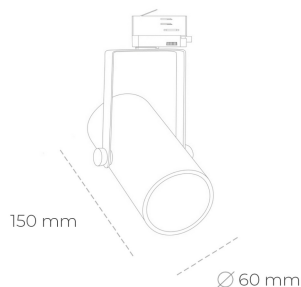

SPOTLIGHT LIDER B MINI 830 25W 38° WHITE | ON/OFF

LED	COB
Light colour	3000 [K] |
CRI	80
Led chip flux	3538 [lm]
Luminous flux	3184 [lm]
System power	25 [W]
Luminaire Efficiency	127 [lm/W]
Beam angle	38°
Controller	ON/OFF
MacAdam	3 SDCM

Spotlight LED

Compact track mounted LED spotlight. Aluminium housing. Ceiling base installation possible. Available in white, black and grey. Any RAL palette colour available on enquiry. Reflector beams available: 15°, 23°, 38°, 45° and 60°. Maximum power is 27W.

LUMINAIRE

Weight	0,85 [kg]
Protection rating IP , IK , class	IP 20, IK 1,
Luminaire colour	WHITE
Cover	Plastic
Operating voltage	220-240V 50-60Hz

Note: All data are typical values. Tolerance of measurements +/-10% System features may change with product improvements due to technical advances.

OPTIONS

RAL colours on inquiry, honeycomb louver on inquiry , Casambi on inquiry, DALI on inquiry, Phase-cut dimming on inquiry.

Generated: 01.09.2024

+48 32 388 80 00

www.cora.pl
cora@cora.pl

Street: Ignatza Hakuby 18
41-914 Bytom, Polska