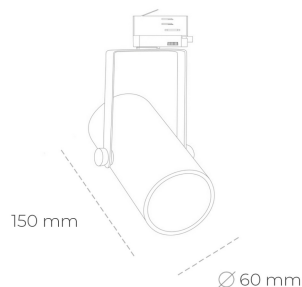

SPOTLIGHT LIDER B MINI 830 27W 23° WHITE | ON/OFF

Article number: N007-K0003-RF830-H5-M23-ZE53_700-S1-###

LED	COB
Light colour	3000 [K]
CRI	80
Led chip flux	3811 [lm]
Luminous flux	3429 [lm]
System power	27 [W]
Luminaire Efficiency	127 [lm/W]
Beam angle	23°
Controller	ON/OFF
MacAdam	3 SDCM

Spotlight LED

Compact track mounted LED spotlight. Aluminium housing. Ceiling base installation possible. Available in white, black and grey. Any RAL palette colour available on enquiry. Reflector beams available: 15°, 23°, 38°, 45° and 60°. Maximum power is 27W.

LUMINAIRE

Weight	0,85 [kg]
Protection rating IP , IK , class	IP 20, IK 1,
Luminaire colour	WHITE
Cover	Plastic
Operating voltage	220-240V 50-60Hz

Note: All data are typical values. Tolerance of measurements +/-10% System features may change with product improvements due to technical advances.