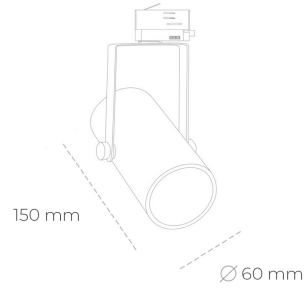

SPOTLIGHT LIDER B MINI 830 27W 15° WHITE | ON/OFF

Article number: N007-K0003-RF830-H5-M15-ZE53_700-S1-###

LED	COB
Light colour	3000 [K]
CRI	80
Led chip flux	3811 [lm]
Luminous flux	3429 [lm]
System power	27 [W]
Luminaire Efficiency	127 [lm/W]
Beam angle	15°
Controller	ON/OFF
MacAdam	3 SDCM

Spotlight LED

Compact track mounted LED spotlight. Aluminium housing. Ceiling base installation possible. Available in white, black and grey. Any RAL palette colour available on enquiry. Reflector beams available: 15°, 23°, 38°, 45° and 60°. Maximum power is 27W.

LUMINAIRE

Weight	0,85 [kg]
Protection rating IP , IK , class	IP 20, IK 1,
Luminaire colour	WHITE
Cover	Plastic
Operating voltage	220-240V 50-60Hz

Note: All data are typical values. Tolerance of measurements +/-10% System features may change with product improvements due to technical advances.