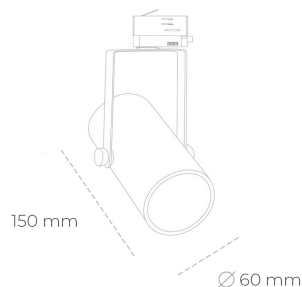

SPOTLIGHT LIDER B MINI 830 19W 15° WHITE | ON/OFF

Article number: N007-K0003-RF830-H5-M15-ZE53_500-S1-###

LED	COB
Light colour	3000 [K]
CRI	80
Led chip flux	2722 [lm]
Luminous flux	2449 [lm]
System power	19 [W]
Luminaire Efficiency	129 [lm/W]
Beam angle	15°
Controller	ON/OFF
MacAdam	3 SDCM

Spotlight LED

Compact track mounted LED spotlight. Aluminium housing. Ceiling base installation possible. Available in white, black and grey. Any RAL palette colour available on enquiry. Reflector beams available: 15°, 23°, 38°, 45° and 60°. Maximum power is 27W.

LUMINAIRE

Weight	0,85 [kg]
Protection rating IP , IK , class	IP 20, IK 1,
Luminaire colour	WHITE
Cover	Plastic
Operating voltage	220-240V 50-60Hz

Note: All data are typical values. Tolerance of measurements +/-10% System features may change with product improvements due to technical advances.