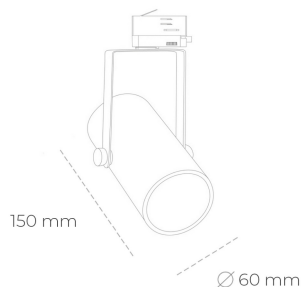

SPOTLIGHT LIDER B MINI 830 14W 15° WHITE | ON/OFF

LED	COB
Light colour	3000 [K] |
CRI	80
Led chip flux	1905 [lm]
Luminous flux	1714 [lm]
System power	14 [W]
Luminaire Efficiency	122 [lm/W]
Beam angle	15°
Controller	ON/OFF
MacAdam	3 SDCM

Spotlight LED

Compact track mounted LED spotlight. Aluminium housing. Ceiling base installation possible. Available in white, black and grey. Any RAL palette colour available on enquiry. Reflector beams available: 15°, 23°, 38°, 45° and 60°. Maximum power is 27W.

LUMINAIRE

Weight	0,85 [kg]
Protection rating IP , IK , class	IP 20, IK 1,
Luminaire colour	WHITE
Cover	Plastic
Operating voltage	220-240V 50-60Hz

Note: All data are typical values. Tolerance of measurements +/-10% System features may change with product improvements due to technical advances.

OPTIONS

RAL colours on inquiry, honeycomb louver on inquiry , Casambi on inquiry, DALI on inquiry, Phase-cut dimming on inquiry.

Generated: 01.09.2024

+48 32 388 80 00

www.cora.pl
cora@cora.pl

Street: Ignatza Hakuby 18
41-914 Bytom, Polska