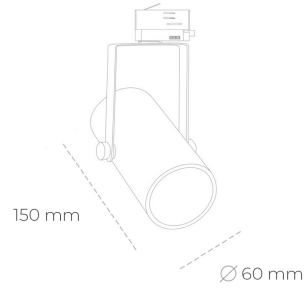

SPOTLIGHT LIDER B MINI 827 13W 45° WHITE | ON/OFF

Article number: N007-K0003-RF827-H5-M45-ZE53_350-S1-###

LED	COB
Light colour	2700 [K]
CRI	80
Led chip flux	1886 [lm]
Luminous flux	1697 [lm]
System power	13 [W]
Luminaire Efficiency	131 [lm/W]
Beam angle	45°
Controller	ON/OFF
MacAdam	3 SDCM

Spotlight LED

Compact track mounted LED spotlight. Aluminium housing. Ceiling base installation possible. Available in white, black and grey. Any RAL palette colour available on enquiry. Reflector beams available: 15°, 23°, 38°, 45° and 60°. Maximum power is 27W.

LUMINAIRE

Weight	0,85 [kg]
Protection rating IP , IK , class	IP 20, IK 1,
Luminaire colour	WHITE
Cover	Plastic
Operating voltage	220-240V 50-60Hz

Note: All data are typical values. Tolerance of measurements +/-10% System features may change with product improvements due to technical advances.