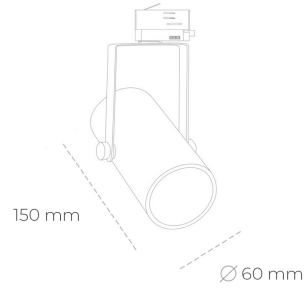

SPOTLIGHT LIDER B MINI 827 19W 15° WHITE | ON/OFF

Article number: N007-K0003-RF827-H5-M15-ZE53_500-S1-###

LED	COB
Light colour	2700 [K]
CRI	80
Led chip flux	2694 [lm]
Luminous flux	2424 [lm]
System power	19 [W]
Luminaire Efficiency	128 [lm/W]
Beam angle	15°
Controller	ON/OFF
MacAdam	3 SDCM

Spotlight LED

Compact track mounted LED spotlight. Aluminium housing. Ceiling base installation possible. Available in white, black and grey. Any RAL palette colour available on enquiry. Reflector beams available: 15°, 23°, 38°, 45° and 60°. Maximum power is 27W.

LUMINAIRE

Weight	0,85 [kg]
Protection rating IP , IK , class	IP 20, IK 1,
Luminaire colour	WHITE
Cover	Plastic
Operating voltage	220-240V 50-60Hz

Note: All data are typical values. Tolerance of measurements +/-10% System features may change with product improvements due to technical advances.