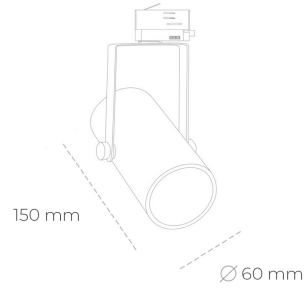

SPOTLIGHT LIDER B MINI 940 27W 45° WHITE PREMIUM WHITE ON/OFF

Article number: N007-K0003-PW940-HA-M45-ZE53_700-S1-###

LED	COB
Light colour	4000 [K] PREMIUM WHITE
CRI	90
Led chip flux	3634 [lm]
Luminous flux	3270 [lm]
System power	27 [W]
Luminaire Efficiency	121 [lm/W]
Beam angle	45°
Controller	ON/OFF
MacAdam	3 SDCM

Spotlight LED

Compact track mounted LED spotlight. Aluminium housing. Ceiling base installation possible. Available in white, black and grey. Any RAL palette colour available on enquiry. Reflector beams available: 15°, 23°, 38°, 45° and 60°. Maximum power is 27W.

LUMINAIRE

Weight	0,85 [kg]
Protection rating IP , IK , class	IP 20, IK 1,
Luminaire colour	WHITE
Cover	Plastic
Operating voltage	220-240V 50-60Hz

Note: All data are typical values. Tolerance of measurements +/-10% System features may change with product improvements due to technical advances.