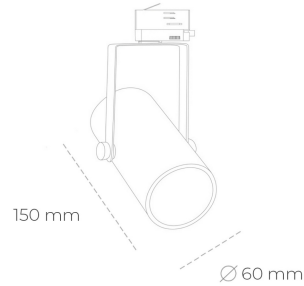

SPOTLIGHT LIDER B MINI 940 11W 38° WHITE PREMIUM WHITE ON/OFF

Article number: N007-K0003-PW940-HA-M38-ZE63_250-S1-###

LED	COB
Light colour	4000 [K] PREMIUM WHITE
CRI	90
Led chip flux	1343 [lm]
Luminous flux	1208 [lm]
System power	11 [W]
Luminaire Efficiency	110 [lm/W]
Beam angle	38°
Controller	ON/OFF
MacAdam	3 SDCM

Spotlight LED

Compact track mounted LED spotlight. Aluminium housing. Ceiling base installation possible. Available in white, black and grey. Any RAL palette colour available on enquiry. Reflector beams available: 15°, 23°, 38°, 45° and 60°. Maximum power is 27W.

LUMINAIRE

Weight	0,85 [kg]
Protection rating IP , IK , class	IP 20, IK 1,
Luminaire colour	WHITE
Cover	Plastic
Operating voltage	220-240V 50-60Hz

Note: All data are typical values. Tolerance of measurements +/-10% System features may change with product improvements due to technical advances.