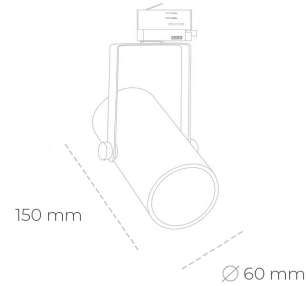

SPOTLIGHT LIDER B MINI 930 11W 45° WHITE PREMIUM COLOR ON/OFF

Article number: N007-K0003-PC930-HA-M45-ZE63_250-S1-###

LED	COB
Light colour	3000 [K] PREMIUM COLOR
CRI	90
Led chip flux	1145 [lm]
Luminous flux	1030 [lm]
System power	11 [W]
Luminaire Efficiency	94 [lm/W]
Beam angle	45°
Controller	ON/OFF
MacAdam	3 SDCM

Spotlight LED

Compact track mounted LED spotlight. Aluminium housing. Ceiling base installation possible. Available in white, black and grey. Any RAL palette colour available on enquiry. Reflector beams available: 15°, 23°, 38°, 45° and 60°. Maximum power is 27W.

LUMINAIRE

Weight	0,85 [kg]
Protection rating IP , IK , class	IP 20, IK 1,
Luminaire colour	WHITE
Cover	Plastic
Operating voltage	220-240V 50-60Hz

Note: All data are typical values. Tolerance of measurements +/-10% System features may change with product improvements due to technical advances.