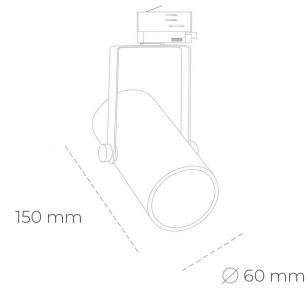

SPOTLIGHT LIDER B MINI 930 23W 45° WHITE PREMIUM COLOR ON/OFF

Article number: N007-K0003-PC930-HA-M45-ZE53_600-S1-###

LED	COB
Light colour	3000 [K] PREMIUM COLOR
CRI	90
Led chip flux	2588 [lm]
Luminous flux	2329 [lm]
System power	23 [W]
Luminaire Efficiency	101 [lm/W]
Beam angle	45°
Controller	ON/OFF
MacAdam	3 SDCM

Spotlight LED

Compact track mounted LED spotlight. Aluminium housing. Ceiling base installation possible. Available in white, black and grey. Any RAL palette colour available on enquiry. Reflector beams available: 15°, 23°, 38°, 45° and 60°. Maximum power is 27W.

LUMINAIRE

Weight	0,85 [kg]
Protection rating IP , IK , class	IP 20, IK 1,
Luminaire colour	WHITE
Cover	Plastic
Operating voltage	220-240V 50-60Hz

Note: All data are typical values. Tolerance of measurements +/-10% System features may change with product improvements due to technical advances.