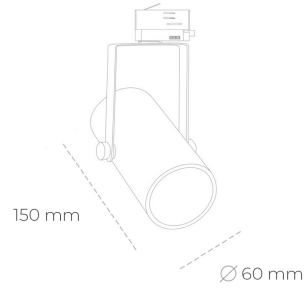

SPOTLIGHT LIDER B MINI 930 21W 38° WHITE PREMIUM COLOR ON/OFF

Article number: N007-K0003-PC930-HA-M38-ZE53_550-S1-###

LED	COB
Light colour	3000 [K] PREMIUM COLOR
CRI	90
Led chip flux	2396 [lm]
Luminous flux	2156 [lm]
System power	21 [W]
Luminaire Efficiency	103 [lm/W]
Beam angle	38°
Controller	ON/OFF
MacAdam	3 SDCM

Spotlight LED

Compact track mounted LED spotlight. Aluminium housing. Ceiling base installation possible. Available in white, black and grey. Any RAL palette colour available on enquiry. Reflector beams available: 15°, 23°, 38°, 45° and 60°. Maximum power is 27W.

LUMINAIRE

Weight	0,85 [kg]
Protection rating IP , IK , class	IP 20, IK 1,
Luminaire colour	WHITE
Cover	Plastic
Operating voltage	220-240V 50-60Hz

Note: All data are typical values. Tolerance of measurements +/-10% System features may change with product improvements due to technical advances.