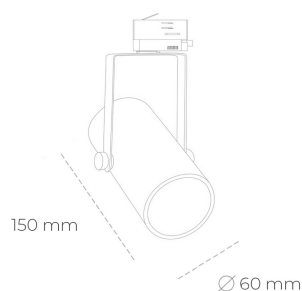

SPOTLIGHT LIDER B MINI 930 20W 38° WHITE PREMIUM COLOR ON/OFF

Article number: N007-K0003-PC930-HA-M38-ZE53_500-S1-###

LED	COB
Light colour	3000 [K] PREMIUM COLOR
CRI	90
Led chip flux	2200 [lm]
Luminous flux	1980 [lm]
System power	20 [W]
Luminaire Efficiency	99 [lm/W]
Beam angle	38°
Controller	ON/OFF
MacAdam	3 SDCM

Spotlight LED

Compact track mounted LED spotlight. Aluminium housing. Ceiling base installation possible. Available in white, black and grey. Any RAL palette colour available on enquiry. Reflector beams available: 15°, 23°, 38°, 45° and 60°. Maximum power is 27W.

LUMINAIRE

Weight	0,85 [kg]
Protection rating IP , IK , class	IP 20, IK 1,
Luminaire colour	WHITE
Cover	Plastic
Operating voltage	220-240V 50-60Hz

Note: All data are typical values. Tolerance of measurements +/-10% System features may change with product improvements due to technical advances.