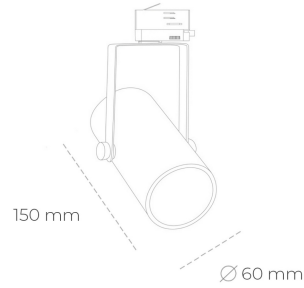

SPOTLIGHT LIDER B MINI 930 20W 15° WHITE PREMIUM COLOR ON/OFF

Article number: N007-K0003-PC930-HA-M15-ZE53_500-S1-###

LED	COB
Light colour	3000 [K] PREMIUM COLOR
CRI	90
Led chip flux	2200 [lm]
Luminous flux	1980 [lm]
System power	20 [W]
Luminaire Efficiency	99 [lm/W]
Beam angle	15°
Controller	ON/OFF
MacAdam	3 SDCM

Spotlight LED

Compact track mounted LED spotlight. Aluminium housing. Ceiling base installation possible. Available in white, black and grey. Any RAL palette colour available on enquiry. Reflector beams available: 15°, 23°, 38°, 45° and 60°. Maximum power is 27W.

LUMINAIRE

Weight	0,85 [kg]
Protection rating IP , IK , class	IP 20, IK 1,
Luminaire colour	WHITE
Cover	Plastic
Operating voltage	220-240V 50-60Hz

Note: All data are typical values. Tolerance of measurements +/-10% System features may change with product improvements due to technical advances.