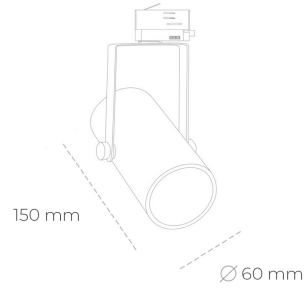

## SPOTLIGHT LIDER B MINI 930 14W 60° WHITE CRI97 ON/OFF

Article number: N007-K0003-HI930-H5-M60-ZE53\_350-S1-###

|                      |                |
|----------------------|----------------|
| LED                  | COB            |
| Light colour         | 3000 [K] CRI97 |
| CRI                  | 90             |
| Led chip flux        | 1575 [lm]      |
| Luminous flux        | 1417 [lm]      |
| System power         | 14 [W]         |
| Luminaire Efficiency | 101 [lm/W]     |
| Beam angle           | 60°            |
| Controller           | ON/OFF         |
| MacAdam              | 3 SDCM         |

### Spotlight LED

Compact track mounted LED spotlight. Aluminium housing. Ceiling base installation possible. Available in white, black and grey. Any RAL palette colour available on enquiry. Reflector beams available: 15°, 23°, 38°, 45° and 60°. Maximum power is 27W.

### LUMINAIRE

|                                   |                  |
|-----------------------------------|------------------|
| Weight                            | 0,85 [kg]        |
| Protection rating IP , IK , class | IP 20, IK 1,     |
| Luminaire colour                  | WHITE            |
| Cover                             | Plastic          |
| Operating voltage                 | 220-240V 50-60Hz |