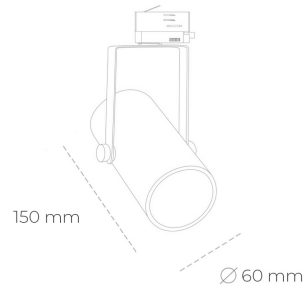

# SPOTLIGHT LIDER B MINI 935 23W 45° WHITE PREMIUM WHITE ON/OFF

Article number: N007-K0003-HE935-HA-M45-ZE53\_600-S1-###

LED	COB
Light colour	3500 [K] PREMIUM WHITE
CRI	90
Led chip flux	3513 [lm]
Luminous flux	3161 [lm]
System power	23 [W]
Luminaire Efficiency	137 [lm/W]
Beam angle	45°
Controller	ON/OFF
MacAdam	3 SDCM

### Spotlight LED

Compact track mounted LED spotlight. Aluminium housing. Ceiling base installation possible. Available in white, black and grey. Any RAL palette colour available on enquiry. Reflector beams available: 15°, 23°, 38°, 45° and 60°. Maximum power is 27W.

### LUMINAIRE

Weight	0,85 [kg]
Protection rating IP , IK , class	IP 20, IK 1,
Luminaire colour	WHITE
Cover	Plastic
Operating voltage	220-240V 50-60Hz

Note: All data are typical values. Tolerance of measurements +/-10% System features may change with product improvements due to technical advances.