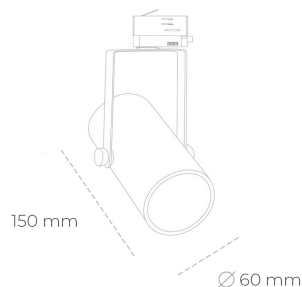

SPOTLIGHT LIDER B MINI 930 23W 45° WHITE PREMIUM WHITE ON/OFF

LED	COB
Light colour	3000 [K] PREMIUM WHITE
CRI	90
Led chip flux	3403 [lm]
Luminous flux	3062 [lm]
System power	23 [W]
Luminaire Efficiency	133 [lm/W]
Beam angle	45°
Controller	ON/OFF
MacAdam	3 SDCM

Spotlight LED

Compact track mounted LED spotlight. Aluminium housing. Ceiling base installation possible. Available in white, black and grey. Any RAL palette colour available on enquiry. Reflector beams available: 15°, 23°, 38°, 45° and 60°. Maximum power is 27W.

LUMINAIRE

Weight	0,85 [kg]
Protection rating IP , IK , class	IP 20, IK 1,
Luminaire colour	WHITE
Cover	Plastic
Operating voltage	220-240V 50-60Hz

Note: All data are typical values. Tolerance of measurements +/-10% System features may change with product improvements due to technical advances.

OPTIONS

RAL colours on inquiry, honeycomb louver on inquiry , Casambi on inquiry, DALI on inquiry, Phase-cut dimming on inquiry.

Generated: 01.09.2024

+48 32 388 80 00

www.cora.pl
cora@cora.pl

Street: Ignatza Hakuby 18
41-914 Bytom, Polska