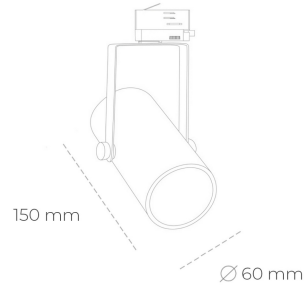

# SPOTLIGHT LIDER B MINI 930 11W 38° WHITE PREMIUM WHITE ON/OFF

Article number: N007-K0003-HE930-HA-M38-ZE63\_250-S1-###

LED	COB
Light colour	3000 [K] PREMIUM WHITE
CRI	90
Led chip flux	1497 [lm]
Luminous flux	1347 [lm]
System power	11 [W]
Luminaire Efficiency	122 [lm/W]
Beam angle	38°
Controller	ON/OFF
MacAdam	3 SDCM

### Spotlight LED

Compact track mounted LED spotlight. Aluminium housing. Ceiling base installation possible. Available in white, black and grey. Any RAL palette colour available on enquiry. Reflector beams available: 15°, 23°, 38°, 45° and 60°. Maximum power is 27W.

### LUMINAIRE

Weight	0,85 [kg]
Protection rating IP , IK , class	IP 20, IK 1,
Luminaire colour	WHITE
Cover	Plastic
Operating voltage	220-240V 50-60Hz

Note: All data are typical values. Tolerance of measurements +/-10% System features may change with product improvements due to technical advances.