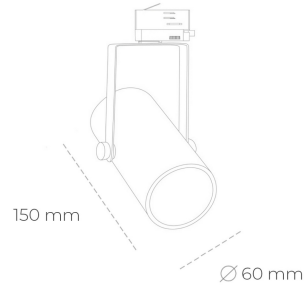

SPOTLIGHT LIDER B MINI 957 23W 60° WHITE SPECIAL ON/OFF

Article number: N007-K0003-CC957-H5-M60-ZE53_600-S1-###

LED	COB
Light colour	5700 [K] SPECIAL
CRI	90
Led chip flux	3023 [lm]
Luminous flux	2720 [lm]
System power	23 [W]
Luminaire Efficiency	118 [lm/W]
Beam angle	60°
Controller	ON/OFF
MacAdam	3 SDCM

Spotlight LED

Compact track mounted LED spotlight. Aluminium housing. Ceiling base installation possible. Available in white, black and grey. Any RAL palette colour available on enquiry. Reflector beams available: 15°, 23°, 38°, 45° and 60°. Maximum power is 27W.

LUMINAIRE

Weight	0,85 [kg]
Protection rating IP , IK , class	IP 20, IK 1,
Luminaire colour	WHITE
Cover	Plastic
Operating voltage	220-240V 50-60Hz

Note: All data are typical values. Tolerance of measurements +/-10% System features may change with product improvements due to technical advances.