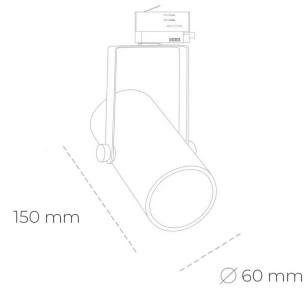

SPOTLIGHT LIDER B MINI 957 19W 60° WHITE SPECIAL ON/OFF

Article number: N007-K0003-CC957-H5-M60-ZE53_500-S1-###

LED	COB
Light colour	5700 [K] SPECIAL
CRI	90
Led chip flux	2551 [lm]
Luminous flux	2295 [lm]
System power	19 [W]
Luminaire Efficiency	121 [lm/W]
Beam angle	60°
Controller	ON/OFF
MacAdam	3 SDCM

Spotlight LED

Compact track mounted LED spotlight. Aluminium housing. Ceiling base installation possible. Available in white, black and grey. Any RAL palette colour available on enquiry. Reflector beams available: 15°, 23°, 38°, 45° and 60°. Maximum power is 27W.

LUMINAIRE

Weight	0,85 [kg]
Protection rating IP , IK , class	IP 20, IK 1,
Luminaire colour	WHITE
Cover	Plastic
Operating voltage	220-240V 50-60Hz

Note: All data are typical values. Tolerance of measurements +/-10% System features may change with product improvements due to technical advances.