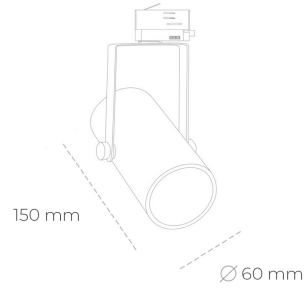

SPOTLIGHT LIDER B MINI 957 14W 38° WHITE SPECIAL ON/OFF

LED	COB
Light colour	5700 [K] SPECIAL
CRI	90
Led chip flux	1820 [lm]
Luminous flux	1638 [lm]
System power	14 [W]
Luminaire Efficiency	117 [lm/W]
Beam angle	38°
Controller	ON/OFF
MacAdam	3 SDCM

Spotlight LED

Compact track mounted LED spotlight. Aluminium housing. Ceiling base installation possible. Available in white, black and grey. Any RAL palette colour available on enquiry. Reflector beams available: 15°, 23°, 38°, 45° and 60°. Maximum power is 27W.

LUMINAIRE

Weight	0,85 [kg]
Protection rating IP , IK , class	IP 20, IK 1,
Luminaire colour	WHITE
Cover	Plastic
Operating voltage	220-240V 50-60Hz

Note: All data are typical values. Tolerance of measurements +/-10% System features may change with product improvements due to technical advances.

OPTIONS

RAL colours on inquiry, honeycomb louver on inquiry , Casambi on inquiry, DALI on inquiry, Phase-cut dimming on inquiry.

Generated: 01.09.2024

+48 32 388 80 00

www.cora.pl
cora@cora.pl

Street: Ignatza Hakuby 18
41-914 Bytom, Polska