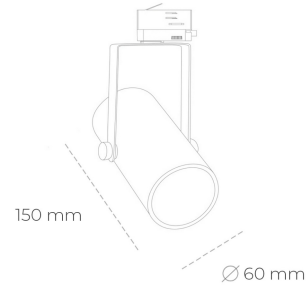

SPOTLIGHT LIDER B MINI 942 21W 23° WHITE MEAT WHITE ON/OFF

Article number: N007-K0003-CC942-H5-M23-ZE53_550-S1-###

LED	COB
Light colour	4200 [K] MEAT WHITE
CRI	90
Led chip flux	2159 [lm]
Luminous flux	1943 [lm]
System power	21 [W]
Luminaire Efficiency	93 [lm/W]
Beam angle	23°
Controller	ON/OFF
MacAdam	3 SDCM

Spotlight LED

Compact track mounted LED spotlight. Aluminium housing. Ceiling base installation possible. Available in white, black and grey. Any RAL palette colour available on enquiry. Reflector beams available: 15°, 23°, 38°, 45° and 60°. Maximum power is 27W.

LUMINAIRE

Weight	0,85 [kg]
Protection rating IP , IK , class	IP 20, IK 1,
Luminaire colour	WHITE
Cover	Plastic
Operating voltage	220-240V 50-60Hz

Note: All data are typical values. Tolerance of measurements +/-10% System features may change with product improvements due to technical advances.