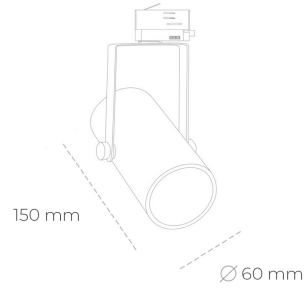

## SPOTLIGHT LIDER B MINI 940 27W 60° WHITE HI EFFICIENT ON/OFF

Article number: N007-K0003-BB940-H5-M60-ZE53\_700-S1-###

LED	COB
Light colour	4000 [K] HI EFFICIENT
CRI	90
Led chip flux	4385 [lm]
Luminous flux	3946 [lm]
System power	27 [W]
Luminaire Efficiency	146 [lm/W]
Beam angle	60°
Controller	ON/OFF
MacAdam	3 SDCM

### Spotlight LED

Compact track mounted LED spotlight. Aluminium housing. Ceiling base installation possible. Available in white, black and grey. Any RAL palette colour available on enquiry. Reflector beams available: 15°, 23°, 38°, 45° and 60°. Maximum power is 27W.

### LUMINAIRE

Weight	0,85 [kg]
Protection rating IP , IK , class	IP 20, IK 1,
Luminaire colour	WHITE
Cover	Plastic
Operating voltage	220-240V 50-60Hz

Note: All data are typical values. Tolerance of measurements +/-10% System features may change with product improvements due to technical advances.