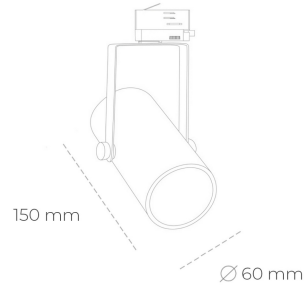

SPOTLIGHT LIDER B MINI 940 21W 15° WHITE HI EFFICIENT ON/OFF

Article number: N007-K0003-BB940-H5-M15-ZE53_550-S1-###

LED	COB
Light colour	4000 [K] HI EFFICIENT
CRI	90
Led chip flux	3492 [lm]
Luminous flux	3142 [lm]
System power	21 [W]
Luminaire Efficiency	150 [lm/W]
Beam angle	15°
Controller	ON/OFF
MacAdam	3 SDCM

Spotlight LED

Compact track mounted LED spotlight. Aluminium housing. Ceiling base installation possible. Available in white, black and grey. Any RAL palette colour available on enquiry. Reflector beams available: 15°, 23°, 38°, 45° and 60°. Maximum power is 27W.

LUMINAIRE

Weight	0,85 [kg]
Protection rating IP , IK , class	IP 20, IK 1,
Luminaire colour	WHITE
Cover	Plastic
Operating voltage	220-240V 50-60Hz

Note: All data are typical values. Tolerance of measurements +/-10% System features may change with product improvements due to technical advances.