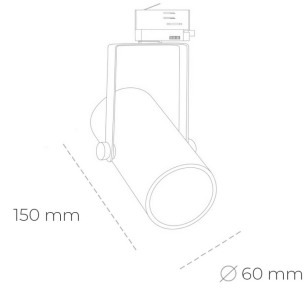

## SPOTLIGHT LIDER B MINI 935 21W 60° WHITE HI EFFICIENT ON/OFF

Article number: N007-K0003-BB935-H5-M60-ZE53\_550-S1-###

|                      |                       |
|----------------------|-----------------------|
| LED                  | COB                   |
| Light colour         | 3500 [K] HI EFFICIENT |
| CRI                  | 90                    |
| Led chip flux        | 3341 [lm]             |
| Luminous flux        | 3006 [lm]             |
| System power         | 21 [W]                |
| Luminaire Efficiency | 143 [lm/W]            |
| Beam angle           | 60°                   |
| Controller           | ON/OFF                |
| MacAdam              | 3 SDCM                |

### Spotlight LED

Compact track mounted LED spotlight. Aluminium housing. Ceiling base installation possible. Available in white, black and grey. Any RAL palette colour available on enquiry. Reflector beams available: 15°, 23°, 38°, 45° and 60°. Maximum power is 27W.

### LUMINAIRE

|                                   |                  |
|-----------------------------------|------------------|
| Weight                            | 0,85 [kg]        |
| Protection rating IP , IK , class | IP 20, IK 1,     |
| Luminaire colour                  | WHITE            |
| Cover                             | Plastic          |
| Operating voltage                 | 220-240V 50-60Hz |