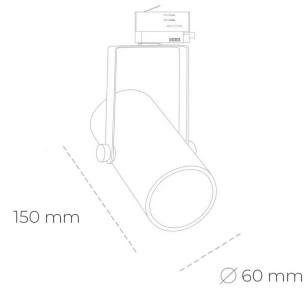

SPOTLIGHT LIDER B MINI 930 25W 38° WHITE HI EFFICIENT ON/OFF

Article number: N007-K0003-BB930-H5-M38-ZE53_650-S1-###

LED	COB
Light colour	3000 [K] HI EFFICIENT
CRI	90
Led chip flux	4084 [lm]
Luminous flux	3675 [lm]
System power	25 [W]
Luminaire Efficiency	147 [lm/W]
Beam angle	38°
Controller	ON/OFF
MacAdam	3 SDCM

Spotlight LED

Compact track mounted LED spotlight. Aluminium housing. Ceiling base installation possible. Available in white, black and grey. Any RAL palette colour available on enquiry. Reflector beams available: 15°, 23°, 38°, 45° and 60°. Maximum power is 27W.

LUMINAIRE

Weight	0,85 [kg]
Protection rating IP , IK , class	IP 20, IK 1,
Luminaire colour	WHITE
Cover	Plastic
Operating voltage	220-240V 50-60Hz

Note: All data are typical values. Tolerance of measurements +/-10% System features may change with product improvements due to technical advances.