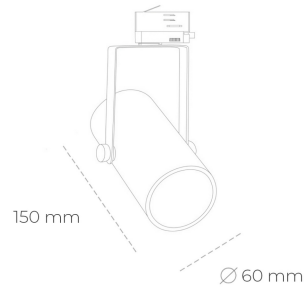

SPOTLIGHT LIDER B MINI 825 23W 60° BLACK BREAD ON/OFF

Article number: N007-K0002-VF825-H5-M60-ZE52_600-S1-###

LED	COB
Light colour	2500 [K] BREAD
CRI	80
Led chip flux	2808 [lm]
Luminous flux	2527 [lm]
System power	23 [W]
Luminaire Efficiency	110 [lm/W]
Beam angle	60°
Controller	ON/OFF
MacAdam	3 SDCM

Spotlight LED

Compact track mounted LED spotlight. Aluminium housing. Ceiling base installation possible. Available in white, black and grey. Any RAL palette colour available on enquiry. Reflector beams available: 15°, 23°, 38°, 45° and 60°. Maximum power is 27W.

LUMINAIRE

Weight	0,85 [kg]
Protection rating IP , IK , class	IP 20, IK 1,
Luminaire colour	BLACK
Cover	Plastic
Operating voltage	220-240V 50-60Hz

Note: All data are typical values. Tolerance of measurements +/-10% System features may change with product improvements due to technical advances.