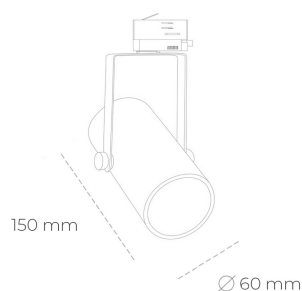

## SPOTLIGHT LIDER B MINI 820 23W 45° BLACK MEAT PINK ON/OFF

Article number: N007-K0002-VE820-H5-M45-ZE52\_600-S1-###

LED	COB
Light colour	2000 [K] MEAT PINK
CRI	80
Led chip flux	2013 [lm]
Luminous flux	1811 [lm]
System power	23 [W]
Luminaire Efficiency	79 [lm/W]
Beam angle	45°
Controller	ON/OFF
MacAdam	3 SDCM

### Spotlight LED

Compact track mounted LED spotlight. Aluminium housing. Ceiling base installation possible. Available in white, black and grey. Any RAL palette colour available on enquiry. Reflector beams available: 15°, 23°, 38°, 45° and 60°. Maximum power is 27W.

### LUMINAIRE

Weight	0,85 [kg]
Protection rating IP , IK , class	IP 20, IK 1,
Luminaire colour	BLACK
Cover	Plastic
Operating voltage	220-240V 50-60Hz

Note: All data are typical values. Tolerance of measurements +/-10% System features may change with product improvements due to technical advances.