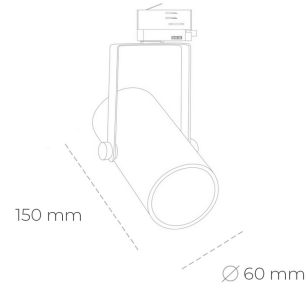

SPOTLIGHT LIDER B MINI 820 19W 23° BLACK MEAT PINK ON/OFF

Article number: N007-K0002-VE820-H5-M23-ZE52_500-S1-###

LED	COB
Light colour	2000 [K] MEAT PINK
CRI	80
Led chip flux	1741 [lm]
Luminous flux	1566 [lm]
System power	19 [W]
Luminaire Efficiency	82 [lm/W]
Beam angle	23°
Controller	ON/OFF
MacAdam	3 SDCM

Spotlight LED

Compact track mounted LED spotlight. Aluminium housing. Ceiling base installation possible. Available in white, black and grey. Any RAL palette colour available on enquiry. Reflector beams available: 15°, 23°, 38°, 45° and 60°. Maximum power is 27W.

LUMINAIRE

Weight	0,85 [kg]
Protection rating IP , IK , class	IP 20, IK 1,
Luminaire colour	BLACK
Cover	Plastic
Operating voltage	220-240V 50-60Hz

Note: All data are typical values. Tolerance of measurements +/-10% System features may change with product improvements due to technical advances.