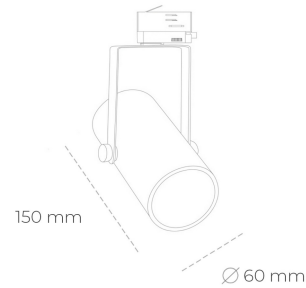

SPOTLIGHT LIDER B MINI 940 19W 45° BLACK | ON/OFF

Article number: N007-K0002-RF940-H5-M45-ZE52_500-S1-###

LED	COB
Light colour	4000 [K]
CRI	90
Led chip flux	2416 [lm]
Luminous flux	2174 [lm]
System power	19 [W]
Luminaire Efficiency	114 [lm/W]
Beam angle	45°
Controller	ON/OFF
MacAdam	3 SDCM

Spotlight LED

Compact track mounted LED spotlight. Aluminium housing. Ceiling base installation possible. Available in white, black and grey. Any RAL palette colour available on enquiry. Reflector beams available: 15°, 23°, 38°, 45° and 60°. Maximum power is 27W.

LUMINAIRE

Weight	0,85 [kg]
Protection rating IP , IK , class	IP 20, IK 1,
Luminaire colour	BLACK
Cover	Plastic
Operating voltage	220-240V 50-60Hz

Note: All data are typical values. Tolerance of measurements +/-10% System features may change with product improvements due to technical advances.