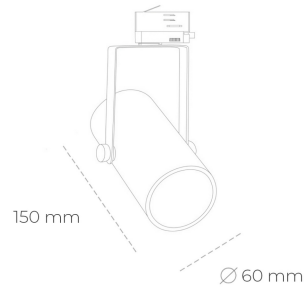

## SPOTLIGHT LIDER B MINI 940 25W 38° BLACK | ON/OFF

Article number: N007-K0002-RF940-H5-M38-ZE52\_650-S1-###

LED	COB
Light colour	4000 [K]
CRI	90
Led chip flux	3141 [lm]
Luminous flux	2826 [lm]
System power	25 [W]
Luminaire Efficiency	113 [lm/W]
Beam angle	38°
Controller	ON/OFF
MacAdam	3 SDCM

### Spotlight LED

Compact track mounted LED spotlight. Aluminium housing. Ceiling base installation possible. Available in white, black and grey. Any RAL palette colour available on enquiry. Reflector beams available: 15°, 23°, 38°, 45° and 60°. Maximum power is 27W.

### LUMINAIRE

Weight	0,85 [kg]
Protection rating IP , IK , class	IP 20, IK 1,
Luminaire colour	BLACK
Cover	Plastic
Operating voltage	220-240V 50-60Hz

Note: All data are typical values. Tolerance of measurements +/-10% System features may change with product improvements due to technical advances.