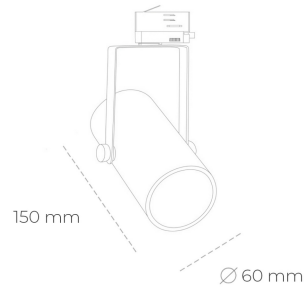

## SPOTLIGHT LIDER B MINI 930 14W 45° BLACK | ON/OFF

Article number: N007-K0002-RF930-H5-M45-ZE52\_350-S1-###

LED	COB
Light colour	3000 [K]
CRI	90
Led chip flux	1613 [lm]
Luminous flux	1451 [lm]
System power	14 [W]
Luminaire Efficiency	104 [lm/W]
Beam angle	45°
Controller	ON/OFF
MacAdam	3 SDCM

### Spotlight LED

Compact track mounted LED spotlight. Aluminium housing. Ceiling base installation possible. Available in white, black and grey. Any RAL palette colour available on enquiry. Reflector beams available: 15°, 23°, 38°, 45° and 60°. Maximum power is 27W.

### LUMINAIRE

Weight	0,85 [kg]
Protection rating IP , IK , class	IP 20, IK 1,
Luminaire colour	BLACK
Cover	Plastic
Operating voltage	220-240V 50-60Hz

Note: All data are typical values. Tolerance of measurements +/-10% System features may change with product improvements due to technical advances.