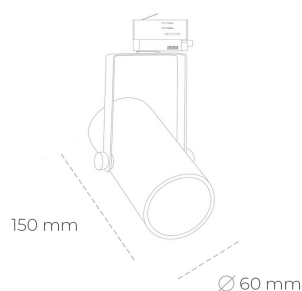

SPOTLIGHT LIDER B MINI 927 27W 60° BLACK | ON/OFF

Article number: N007-K0002-RF927-H5-M60-ZE52_700-S1-###

LED	COB
Light colour	2700 [K]
CRI	80
Led chip flux	3111 [lm]
Luminous flux	2799 [lm]
System power	27 [W]
Luminaire Efficiency	104 [lm/W]
Beam angle	60°
Controller	ON/OFF
MacAdam	3 SDCM

Spotlight LED

Compact track mounted LED spotlight. Aluminium housing. Ceiling base installation possible. Available in white, black and grey. Any RAL palette colour available on enquiry. Reflector beams available: 15°, 23°, 38°, 45° and 60°. Maximum power is 27W.

LUMINAIRE

Weight	0,85 [kg]
Protection rating IP , IK , class	IP 20, IK 1,
Luminaire colour	BLACK
Cover	Plastic
Operating voltage	220-240V 50-60Hz

Note: All data are typical values. Tolerance of measurements +/-10% System features may change with product improvements due to technical advances.