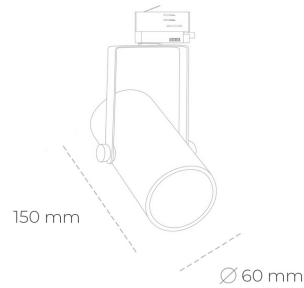

## SPOTLIGHT LIDER B MINI 927 27W 45° BLACK | ON/OFF

Article number: N007-K0002-RF927-H5-M45-ZE52\_700-S1-###

LED	COB
Light colour	2700 [K]
CRI	80
Led chip flux	3111 [lm]
Luminous flux	2799 [lm]
System power	27 [W]
Luminaire Efficiency	104 [lm/W]
Beam angle	45°
Controller	ON/OFF
MacAdam	3 SDCM

### Spotlight LED

Compact track mounted LED spotlight. Aluminium housing. Ceiling base installation possible. Available in white, black and grey. Any RAL palette colour available on enquiry. Reflector beams available: 15°, 23°, 38°, 45° and 60°. Maximum power is 27W.

### LUMINAIRE

Weight	0,85 [kg]
Protection rating IP , IK , class	IP 20, IK 1,
Luminaire colour	BLACK
Cover	Plastic
Operating voltage	220-240V 50-60Hz

Note: All data are typical values. Tolerance of measurements +/-10% System features may change with product improvements due to technical advances.