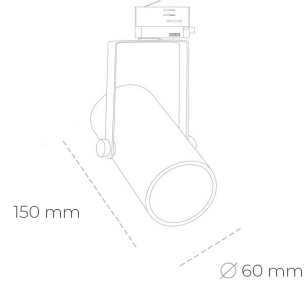

SPOTLIGHT LIDER B MINI 840 25W 60° BLACK | ON/OFF

LED	COB
Light colour	4000 [K] |
CRI	80
Led chip flux	3690 [lm]
Luminous flux	3321 [lm]
System power	25 [W]
Luminaire Efficiency	133 [lm/W]
Beam angle	60°
Controller	ON/OFF
MacAdam	3 SDCM

Spotlight LED

Compact track mounted LED spotlight. Aluminium housing. Ceiling base installation possible. Available in white, black and grey. Any RAL palette colour available on enquiry. Reflector beams available: 15°, 23°, 38°, 45° and 60°. Maximum power is 27W.

LUMINAIRE

Weight	0,85 [kg]
Protection rating IP , IK , class	IP 20, IK 1,
Luminaire colour	BLACK
Cover	Plastic
Operating voltage	220-240V 50-60Hz

Note: All data are typical values. Tolerance of measurements +/-10% System features may change with product improvements due to technical advances.

OPTIONS

RAL colours on inquiry, honeycomb louver on inquiry , Casambi on inquiry, DALI on inquiry, Phase-cut dimming on inquiry.

Generated: 01.09.2024

+48 32 388 80 00

www.cora.pl
cora@cora.pl

Street: Ignatza Hakuby 18
41-914 Bytom, Polska