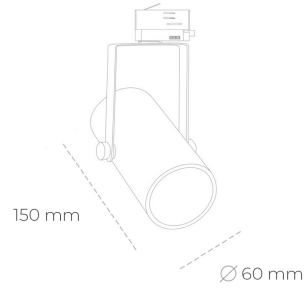

SPOTLIGHT LIDER B MINI 840 10W 38° BLACK | ON/OFF

LED	COB
Light colour	4000 [K] |
CRI	80
Led chip flux	1419 [lm]
Luminous flux	1277 [lm]
System power	10 [W]
Luminaire Efficiency	128 [lm/W]
Beam angle	38°
Controller	ON/OFF
MacAdam	3 SDCM

Spotlight LED

Compact track mounted LED spotlight. Aluminium housing. Ceiling base installation possible. Available in white, black and grey. Any RAL palette colour available on enquiry. Reflector beams available: 15°, 23°, 38°, 45° and 60°. Maximum power is 27W.

LUMINAIRE

Weight	0,85 [kg]
Protection rating IP , IK , class	IP 20, IK 1,
Luminaire colour	BLACK
Cover	Plastic
Operating voltage	220-240V 50-60Hz

Note: All data are typical values. Tolerance of measurements +/-10% System features may change with product improvements due to technical advances.

OPTIONS

RAL colours on inquiry, honeycomb louver on inquiry , Casambi on inquiry, DALI on inquiry, Phase-cut dimming on inquiry.

Generated: 01.09.2024

+48 32 388 80 00

www.cora.pl
cora@cora.pl

Street: Ignatza Hakuby 18
41-914 Bytom, Polska