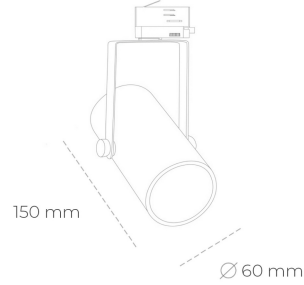

SPOTLIGHT LIDER B MINI 840 27W 38° BLACK | ON/OFF

LED	COB
Light colour	4000 [K] |
CRI	80
Led chip flux	3974 [lm]
Luminous flux	3576 [lm]
System power	27 [W]
Luminaire Efficiency	132 [lm/W]
Beam angle	38°
Controller	ON/OFF
MacAdam	3 SDCM

Spotlight LED

Compact track mounted LED spotlight. Aluminium housing. Ceiling base installation possible. Available in white, black and grey. Any RAL palette colour available on enquiry. Reflector beams available: 15°, 23°, 38°, 45° and 60°. Maximum power is 27W.

LUMINAIRE

Weight	0,85 [kg]
Protection rating IP , IK , class	IP 20, IK 1,
Luminaire colour	BLACK
Cover	Plastic
Operating voltage	220-240V 50-60Hz

Note: All data are typical values. Tolerance of measurements +/-10% System features may change with product improvements due to technical advances.

OPTIONS

RAL colours on inquiry, honeycomb louver on inquiry , Casambi on inquiry, DALI on inquiry, Phase-cut dimming on inquiry.

Generated: 01.09.2024

+48 32 388 80 00

www.cora.pl
cora@cora.pl

Street: Ignatza Hakuby 18
41-914 Bytom, Polska