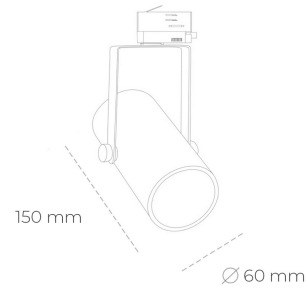

SPOTLIGHT LIDER B MINI 830 14W 60° BLACK | ON/OFF

Article number: N007-K0002-RF830-H5-M60-ZE52_350-S1-###

LED	COB
Light colour	3000 [K]
CRI	80
Led chip flux	1905 [lm]
Luminous flux	1714 [lm]
System power	14 [W]
Luminaire Efficiency	122 [lm/W]
Beam angle	60°
Controller	ON/OFF
MacAdam	3 SDCM

Spotlight LED

Compact track mounted LED spotlight. Aluminium housing. Ceiling base installation possible. Available in white, black and grey. Any RAL palette colour available on enquiry. Reflector beams available: 15°, 23°, 38°, 45° and 60°. Maximum power is 27W.

LUMINAIRE

Weight	0,85 [kg]
Protection rating IP , IK , class	IP 20, IK 1,
Luminaire colour	BLACK
Cover	Plastic
Operating voltage	220-240V 50-60Hz

Note: All data are typical values. Tolerance of measurements +/-10% System features may change with product improvements due to technical advances.