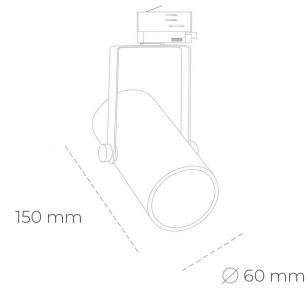

SPOTLIGHT LIDER B MINI 827 27W 60° BLACK | ON/OFF

Article number: N007-K0002-RF827-H5-M60-ZE52_700-S1-###

LED	COB
Light colour	2700 [K]
CRI	80
Led chip flux	3772 [lm]
Luminous flux	3394 [lm]
System power	27 [W]
Luminaire Efficiency	126 [lm/W]
Beam angle	60°
Controller	ON/OFF
MacAdam	3 SDCM

Spotlight LED

Compact track mounted LED spotlight. Aluminium housing. Ceiling base installation possible. Available in white, black and grey. Any RAL palette colour available on enquiry. Reflector beams available: 15°, 23°, 38°, 45° and 60°. Maximum power is 27W.

LUMINAIRE

Weight	0,85 [kg]
Protection rating IP , IK , class	IP 20, IK 1,
Luminaire colour	BLACK
Cover	Plastic
Operating voltage	220-240V 50-60Hz

Note: All data are typical values. Tolerance of measurements +/-10% System features may change with product improvements due to technical advances.