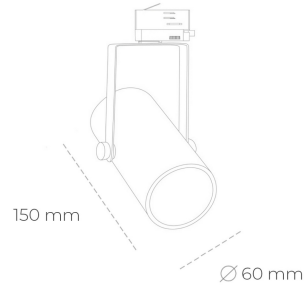

SPOTLIGHT LIDER B MINI 940 11W 45° BLACK PREMIUM WHITE ON/OFF

Article number: N007-K0002-PW940-HA-M45-ZE62_250-S1-###

LED	COB
Light colour	4000 [K] PREMIUM WHITE
CRI	90
Led chip flux	1343 [lm]
Luminous flux	1208 [lm]
System power	11 [W]
Luminaire Efficiency	110 [lm/W]
Beam angle	45°
Controller	ON/OFF
MacAdam	3 SDCM

Spotlight LED

Compact track mounted LED spotlight. Aluminium housing. Ceiling base installation possible. Available in white, black and grey. Any RAL palette colour available on enquiry. Reflector beams available: 15°, 23°, 38°, 45° and 60°. Maximum power is 27W.

LUMINAIRE

Weight	0,85 [kg]
Protection rating IP , IK , class	IP 20, IK 1,
Luminaire colour	BLACK
Cover	Plastic
Operating voltage	220-240V 50-60Hz

Note: All data are typical values. Tolerance of measurements +/-10% System features may change with product improvements due to technical advances.