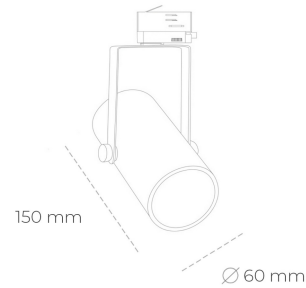

SPOTLIGHT LIDER B MINI 940 23W 45° BLACK PREMIUM WHITE ON/OFF

Article number: N007-K0002-PW940-HA-M45-ZE52_600-S1-###

LED	COB
Light colour	4000 [K] PREMIUM WHITE
CRI	90
Led chip flux	3157 [lm]
Luminous flux	2841 [lm]
System power	23 [W]
Luminaire Efficiency	124 [lm/W]
Beam angle	45°
Controller	ON/OFF
MacAdam	3 SDCM

Spotlight LED

Compact track mounted LED spotlight. Aluminium housing. Ceiling base installation possible. Available in white, black and grey. Any RAL palette colour available on enquiry. Reflector beams available: 15°, 23°, 38°, 45° and 60°. Maximum power is 27W.

LUMINAIRE

Weight	0,85 [kg]
Protection rating IP , IK , class	IP 20, IK 1,
Luminaire colour	BLACK
Cover	Plastic
Operating voltage	220-240V 50-60Hz

Note: All data are typical values. Tolerance of measurements +/-10% System features may change with product improvements due to technical advances.