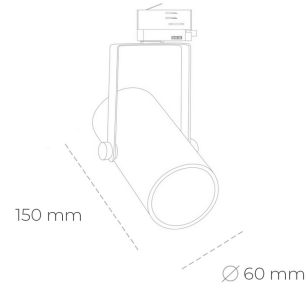

SPOTLIGHT LIDER B MINI 940 20W 45° BLACK PREMIUM WHITE ON/OFF

Article number: N007-K0002-PW940-HA-M45-ZE52_500-S1-###

LED	COB
Light colour	4000 [K] PREMIUM WHITE
CRI	90
Led chip flux	2663 [lm]
Luminous flux	2396 [lm]
System power	20 [W]
Luminaire Efficiency	120 [lm/W]
Beam angle	45°
Controller	ON/OFF
MacAdam	3 SDCM

Spotlight LED

Compact track mounted LED spotlight. Aluminium housing. Ceiling base installation possible. Available in white, black and grey. Any RAL palette colour available on enquiry. Reflector beams available: 15°, 23°, 38°, 45° and 60°. Maximum power is 27W.

LUMINAIRE

Weight	0,85 [kg]
Protection rating IP , IK , class	IP 20, IK 1,
Luminaire colour	BLACK
Cover	Plastic
Operating voltage	220-240V 50-60Hz

Note: All data are typical values. Tolerance of measurements +/-10% System features may change with product improvements due to technical advances.