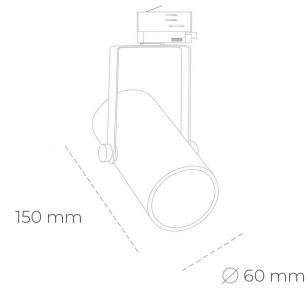

SPOTLIGHT LIDER B MINI 940 23W 23° BLACK PREMIUM WHITE ON/OFF

Article number: N007-K0002-PW940-HA-M23-ZE52_600-S1-###

LED	COB
Light colour	4000 [K] PREMIUM WHITE
CRI	90
Led chip flux	3157 [lm]
Luminous flux	2841 [lm]
System power	23 [W]
Luminaire Efficiency	124 [lm/W]
Beam angle	23°
Controller	ON/OFF
MacAdam	3 SDCM

Spotlight LED

Compact track mounted LED spotlight. Aluminium housing. Ceiling base installation possible. Available in white, black and grey. Any RAL palette colour available on enquiry. Reflector beams available: 15°, 23°, 38°, 45° and 60°. Maximum power is 27W.

LUMINAIRE

Weight	0,85 [kg]
Protection rating IP , IK , class	IP 20, IK 1,
Luminaire colour	BLACK
Cover	Plastic
Operating voltage	220-240V 50-60Hz

Note: All data are typical values. Tolerance of measurements +/-10% System features may change with product improvements due to technical advances.