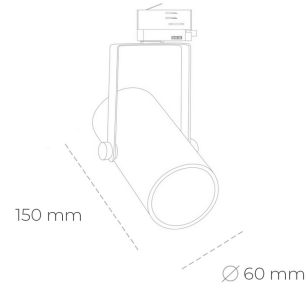

SPOTLIGHT LIDER B MINI 940 27W 15° BLACK PREMIUM WHITE ON/OFF

Article number: N007-K0002-PW940-HA-M15-ZE52_700-S1-###

LED	COB
Light colour	4000 [K] PREMIUM WHITE
CRI	90
Led chip flux	3634 [lm]
Luminous flux	3270 [lm]
System power	27 [W]
Luminaire Efficiency	121 [lm/W]
Beam angle	15°
Controller	ON/OFF
MacAdam	3 SDCM

Spotlight LED

Compact track mounted LED spotlight. Aluminium housing. Ceiling base installation possible. Available in white, black and grey. Any RAL palette colour available on enquiry. Reflector beams available: 15°, 23°, 38°, 45° and 60°. Maximum power is 27W.

LUMINAIRE

Weight	0,85 [kg]
Protection rating IP , IK , class	IP 20, IK 1,
Luminaire colour	BLACK
Cover	Plastic
Operating voltage	220-240V 50-60Hz

Note: All data are typical values. Tolerance of measurements +/-10% System features may change with product improvements due to technical advances.