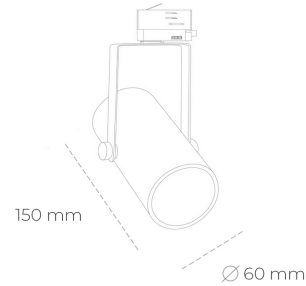

SPOTLIGHT LIDER B MINI 930 20W 23° BLACK PREMIUM COLOR ON/OFF

Article number: N007-K0002-PC930-HA-M23-ZE52_500-S1-###

LED	COB
Light colour	3000 [K] PREMIUM COLOR
CRI	90
Led chip flux	2200 [lm]
Luminous flux	1980 [lm]
System power	20 [W]
Luminaire Efficiency	99 [lm/W]
Beam angle	23°
Controller	ON/OFF
MacAdam	3 SDCM

Spotlight LED

Compact track mounted LED spotlight. Aluminium housing. Ceiling base installation possible. Available in white, black and grey. Any RAL palette colour available on enquiry. Reflector beams available: 15°, 23°, 38°, 45° and 60°. Maximum power is 27W.

LUMINAIRE

Weight	0,85 [kg]
Protection rating IP , IK , class	IP 20, IK 1,
Luminaire colour	BLACK
Cover	Plastic
Operating voltage	220-240V 50-60Hz

Note: All data are typical values. Tolerance of measurements +/-10% System features may change with product improvements due to technical advances.