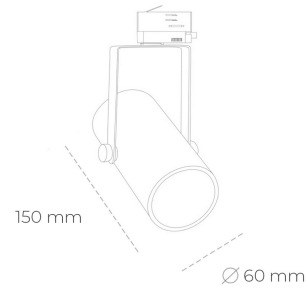

# SPOTLIGHT LIDER B MINI 930 27W 15° BLACK PREMIUM COLOR ON/OFF

Article number: N007-K0002-PC930-HA-M15-ZE52\_700-S1-###

LED	COB
Light colour	3000 [K] PREMIUM COLOR
CRI	90
Led chip flux	2960 [lm]
Luminous flux	2664 [lm]
System power	27 [W]
Luminaire Efficiency	99 [lm/W]
Beam angle	15°
Controller	ON/OFF
MacAdam	3 SDCM

### Spotlight LED

Compact track mounted LED spotlight. Aluminium housing. Ceiling base installation possible. Available in white, black and grey. Any RAL palette colour available on enquiry. Reflector beams available: 15°, 23°, 38°, 45° and 60°. Maximum power is 27W.

### LUMINAIRE

Weight	0,85 [kg]
Protection rating IP , IK , class	IP 20, IK 1,
Luminaire colour	BLACK
Cover	Plastic
Operating voltage	220-240V 50-60Hz

Note: All data are typical values. Tolerance of measurements +/-10% System features may change with product improvements due to technical advances.