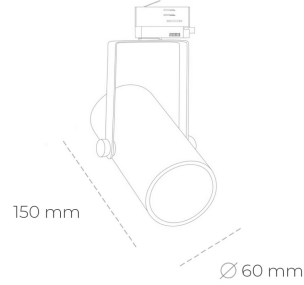

SPOTLIGHT LIDER B MINI 930 27W 60° BLACK CRI97 ON/OFF

LED	COB
Light colour	3000 [K] CRI97
CRI	90
Led chip flux	2990 [lm]
Luminous flux	2691 [lm]
System power	27 [W]
Luminaire Efficiency	100 [lm/W]
Beam angle	60°
Controller	ON/OFF
MacAdam	3 SDCM

Spotlight LED

Compact track mounted LED spotlight. Aluminium housing. Ceiling base installation possible. Available in white, black and grey. Any RAL palette colour available on enquiry. Reflector beams available: 15°, 23°, 38°, 45° and 60°. Maximum power is 27W.

LUMINAIRE

Weight	0,85 [kg]
Protection rating IP , IK , class	IP 20, IK 1,
Luminaire colour	BLACK
Cover	Plastic
Operating voltage	220-240V 50-60Hz

Note: All data are typical values. Tolerance of measurements +/-10% System features may change with product improvements due to technical advances.

OPTIONS

RAL colours on inquiry, honeycomb louver on inquiry , Casambi on inquiry, DALI on inquiry, Phase-cut dimming on inquiry.

Generated: 01.09.2024

+48 32 388 80 00

www.cora.pl
cora@cora.pl

Street: Ignatza Hakuby 18
41-914 Bytom, Polska