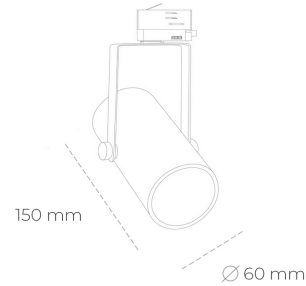

# SPOTLIGHT LIDER B MINI 935 27W 15° BLACK PREMIUM WHITE ON/OFF

Article number: N007-K0002-HE935-HA-M15-ZE52\_700-S1-###

LED	COB
Light colour	3500 [K] PREMIUM WHITE
CRI	90
Led chip flux	4038 [lm]
Luminous flux	3634 [lm]
System power	27 [W]
Luminaire Efficiency	135 [lm/W]
Beam angle	15°
Controller	ON/OFF
MacAdam	3 SDCM

### Spotlight LED

Compact track mounted LED spotlight. Aluminium housing. Ceiling base installation possible. Available in white, black and grey. Any RAL palette colour available on enquiry. Reflector beams available: 15°, 23°, 38°, 45° and 60°. Maximum power is 27W.

### LUMINAIRE

Weight	0,85 [kg]
Protection rating IP , IK , class	IP 20, IK 1,
Luminaire colour	BLACK
Cover	Plastic
Operating voltage	220-240V 50-60Hz

Note: All data are typical values. Tolerance of measurements +/-10% System features may change with product improvements due to technical advances.